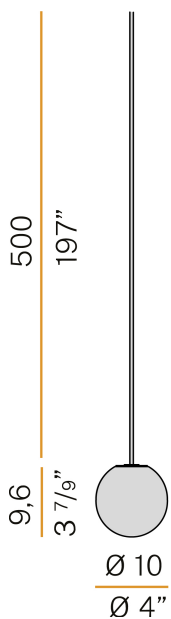

### Data sheet

CODE	M11505.010.0510
SYSTEM POWER CONSUMPTION	2,7W
LIGHT SOURCE	LED
COLOUR TEMPERATURE	2700K Ra>90
LIGHT DISTRIBUTION	diffused
POWER SUPPLY	24V DC
DRIVER	remote not included
NOMINAL LUMINOUS FLUX	120lm
WEIGHT	0,53 Kg
PROTECTION DEGREE	IP20
COLOUR TOLLERANCES	SDCM 3
PACKING DIMENSIONS	12,0 x 24,0 x 13,0 cm

Multiple suspension lighting fixture for interiors, with direct and indirect light emission. Turned brass wiring support.  
Diffuser in blown glass with bronze colour.  
Turned aluminium closing disk in champagne polyacrylic paint.  
5m (196,9") long suspension and coaxial power cable in transparent PVC.  
Provided without power canopy, complete with cable clamp on the cable's free extremity.

### Technical drawing

### Polar diagram